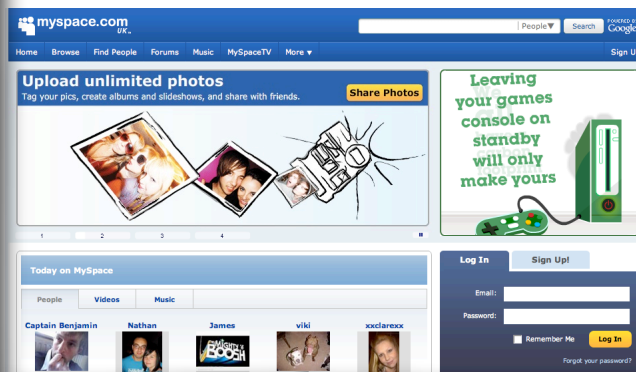

What is MySpace

MySpace.com is a Social Network webSite (SNS).

Social Network Website users create an account on the site, and get their own log-in and password. Accounts on MySpace.com are free.

With an account, someone can:

- **Create a personal profile** - filling in simple online forms to share information about themselves, showcase music and videos & to customise the profile appearance.
- **Create a friends list** - visiting other people's profiles and adding them as a friend, using the search box to find people they know or people with shared interests, or browsing other people's friends lists.
- **Control who can and can't see their profile and content** - using privacy settings that could limit content to be viewed only by friends.
- **Get updates from friends & share updates with friends** - using messaging tools, status updates and public 'wall' message boards.
- **Join groups, hold discussions, share photos and videos, play games, listen to music** and much more.

MySpace.com

An introduction

Getting Started

The best way to engage with MySpace is to explore it and experiment.

Accessing MySpace

You can find MySpace by entering the address www.myspace.com into your web browser.

Search MySpace

You can use the search feature on MySpace to find members who mention your local area or organisation on their profile, or you can search for people who you know. Some profiles may be public. Others will be restricted so that only people who the profile owner has accepted as a friend can view them.

Getting an account

Look for the [Sign Up](#) button and follow the instructions to enter your information and create an account.

Adding a friend

Use search or browse to find the profile of someone you would like to add as a friend. Click the 'Friend' link under their profile picture. They will then need to approve your friend request before the connection is made.

Close your account

If after exploring you no longer want your profile, choose 'My Account' from the main menu bar, then choose 'Account' and scroll down to 'Account Cancellation'

Things to explore

[My Account](#)

[Account](#) | [Password](#) | [Privacy](#) | [Spam](#) | [Notifications](#) | [Applications](#)

Choose 'My Account' from the menu bar and then explore the privacy settings.

Search for profiles of 'youth forums' or 'youth projects'. Explore the profile you find.. On MySpace, most groups use an individual profile, rather than the groups feature to create their identity in the social network space.

In Numbers

Age restriction on having a profile:

14

>10 million

UK visitors to MySpace every month

2003 Year MySpace was founded